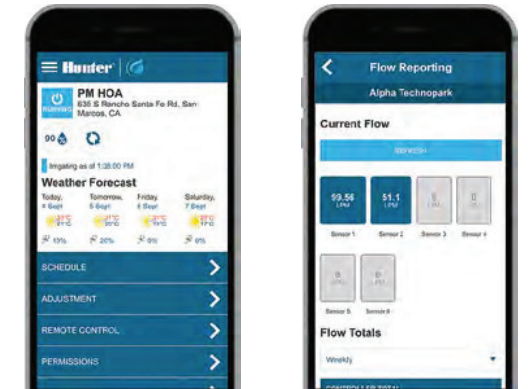

COMMUNICATION OPTIONS

- Ethernet with RJ-45 connection, low data requirements
- Wi-Fi 802.11 b/g/n, 2.4 GHz

COMMUNICATIONS

Model	Description
WIFIKIT	ICC2 Wi-Fi connection
LANKIT	ICC2 LAN (Ethernet) connection
A2C-WIFI	ACC2 Wi-Fi connection
A2C-LAN	ACC2 LAN (Ethernet) connection

WIFIKIT
Height: 10.8 cm
Width: 6.4 cm (installed)
Depth: 3.5 cm

COMMUNICATIONS ACCESSORIES

Model	Description
WIFIEXTKIT	Antenna extension, conduit mount (up to 3 m cable), use with A2C-WIFI only

LANKIT
Height: 10.8 cm
Width: 6.4 cm (installed)
Depth: 3.5 cm

Internet Explorer is a trademark of Microsoft Corporation.

ACC2 COMMUNICATION MODULE INSTALLATION

A2C-WIFI is installed behind the ACC2 facepack

Manage and monitor controllers from anywhere

ICC2 WIFIKIT INSTALLATION