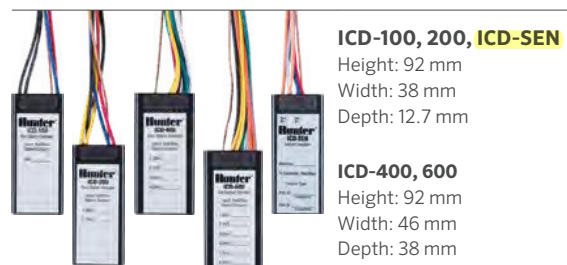

ICD

Hunter's premium two-wire decoders for long-distance, high-station-count ACC and ACC2 applications include two-way communications and integrated surge protection.

KEY BENEFITS

- ICD decoders are compatible with Hunter ACC-99D and ACC2 Decoder controllers
- 1-, 2-, 4-, and 6-station versions provide maximum flexibility
- Sensor decoders allow flow and Clik sensor monitoring via the two-wire paths
- Field-programmable decoders accept station numbers directly, and do not require entering serial numbers into the control panel
 - Decoders can be programmed before installation at the controller interface
 - Wireless programming with ICD-HP allows for decoder programming or re-programming after installation to the two-wire path
- Integrated surge protection eliminates the need for extra surge protection devices
- Colour-coded wiring connections simplify installation
- Industrial-grade DBRY-6 waterproof connectors included for two-wire path splices

OPERATING SPECIFICATIONS

- Maximum recommended distance, decoder to solenoid: 45 m
- Maximum distance to decoder via two-wire path:
 - 2 mm² wire path: 3 km
 - 3.3 mm² wire path: 4.5 km
- Approvals: UL, cUL, FCC, CE, RCM
- Decoder rating: IP68 submersible
- Warranty period: 5 years

USER-INSTALLED OPTIONS

- ICD-HP wireless handheld programmer, see [page 136](#)

ICD-100, 200, ICD-SEN

Height: 92 mm
Width: 38 mm
Depth: 12.7 mm

ICD-400, 600

Height: 92 mm
Width: 46 mm
Depth: 38 mm

DECODER MODELS	
Model	Description
ICD-100	Single-station decoder with surge suppression and ground wire
ICD-200	2-station decoder with surge suppression and ground wire
ICD-400	4-station decoder with surge suppression and ground wire
ICD-600	6-station decoder with surge suppression and ground wire
ICD-SEN	2-input sensor decoder with surge suppression and ground wire

ID WIRE MAXIMUM WIRE RUNS	
ID 1 Wire	ID 2 Wire
1500 m with I-Core™/DUAL™ systems	2300 m with I-Core/DUAL systems
3 km with ICD systems	4.5 km with ICD systems