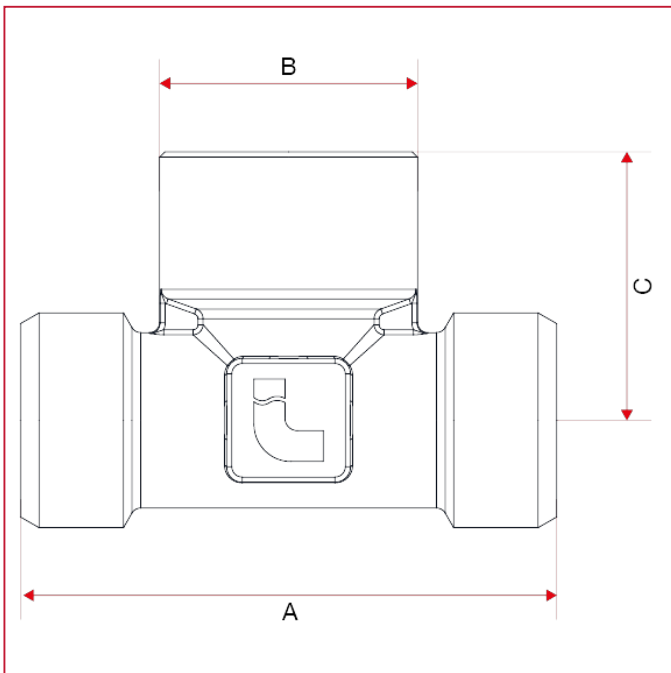

FITTINGS FOR MULTILAYER, PEX AND POLYBUTYLENE PIPE

535 Female branch T coupling

Available sizes: 1/2"x1/2"x1/2", 3/4"x3/4"x3/4" eurokonus

535 available sizes: 1/2"x1/2"x1/2", 3/4"x3/4"x3/4" eurokonus

SIZE	CODE	PACKING
1/2"	5350012012	14/294
3/4"	5350034034	8/168

CERTIFICATIONS

TECHNICAL SPECIFICATIONS

Male thread 1/2" equipped with a conical seat and inner diameter mm.16.

Male thread 3/4" eurokonus.

Maximum working pressure: 20 bar.

OVERALL DIMENSIONS

FITTINGS FOR MULTILAYER, PEX AND POLYBUTYLENE PIPE

535 available sizes: 1/2"x1/2"x1/2", 3/4"x3/4"x3/4" eurokonus

	1/2"	3/4"
A	52	64
B	26	31
C	25	32
Kg/cm2 bar	20	20
LBS - psi	290	290

MATERIALS

POS.	DESCRIPTION	N.	MATERIAL
1	Fitting	1	Nickel-plated brass CW617N