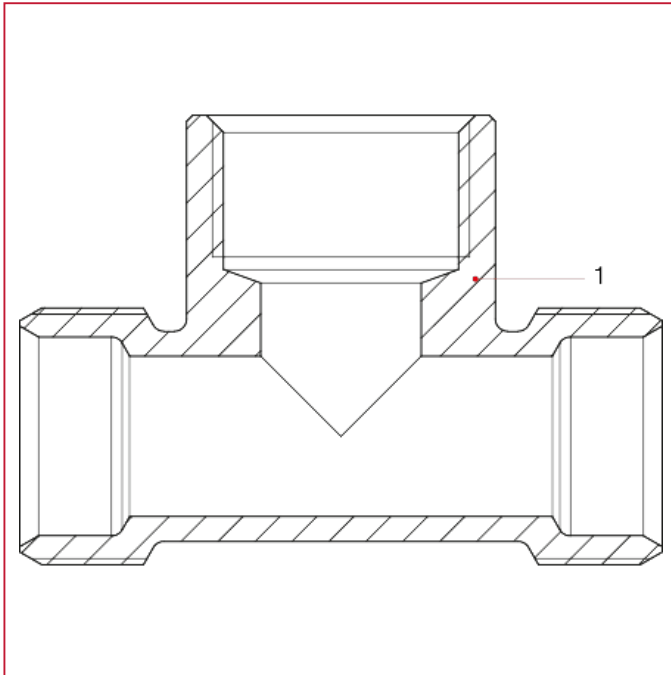

FITTINGS FOR MULTILAYER, PEX AND POLYBUTYLENE PIPE

535 Female branch T coupling

Available sizes: 1/2"x1/2"x1/2", 3/4"x3/4"x3/4" eurokonus

535 available sizes: 1/2"x1/2"x1/2", 3/4"x3/4"x3/4" eurokonus

SIZE	CODE	PACKING
1/2"	5350012012	14/294
3/4"	5350034034	8/168

CERTIFICATIONS

TECHNICAL SPECIFICATIONS

Male thread 1/2" equipped with a conical seat and inner diameter mm.16.

Male thread 3/4" eurokonus.

Maximum working pressure: 20 bar.

OVERALL DIMENSIONS

FITTINGS FOR MULTILAYER, PEX AND POLYBUTYLENE PIPE

535 available sizes: 1/2"x1/2"x1/2", 3/4"x3/4"x3/4" eurokonus

	1/2"	3/4"
A	52	64
B	26	31
C	25	32
Kg/cm2 bar	20	20
LBS - psi	290	290

MATERIALS

POS.	DESCRIPTION	N.	MATERIAL
1	Fitting	1	Nickel-plated brass CW617N