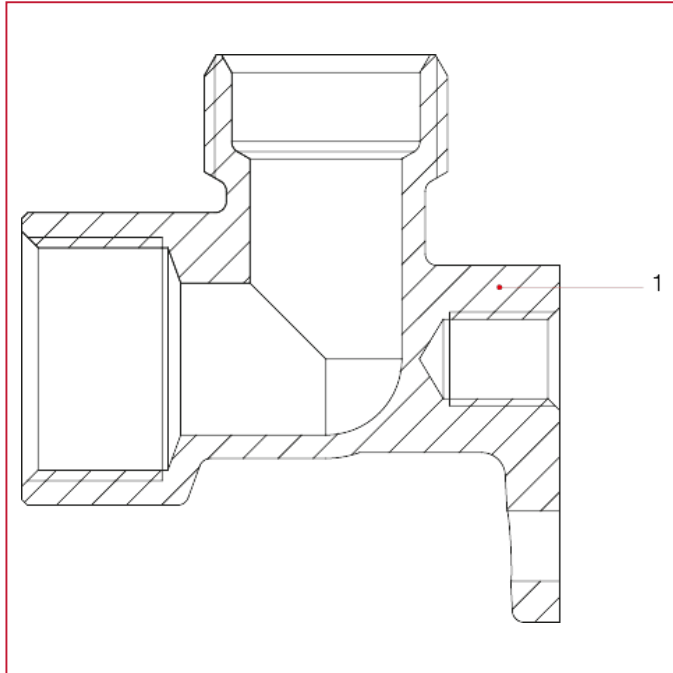

COMPRESSION FITTINGS FOR COPPER PIPE

548 Backplate female elbow

Available sizes: 1/2"x1/2", 3/4"x3/4" eurokonus

548 available sizes: 1/2"x1/2", 3/4"x3/4" eurokonus

SIZE	CODE	PACKING
1/2"	5480012012	12/252
3/4"	5480034034	8/128

CERTIFICATIONS

TECHNICAL SPECIFICATIONS

Male thread 1/2" equipped with a conical seat and inner diameter mm.16.

Male thread 3/4" eurokonus.

Maximum working pressure: 20 bar.

OVERALL DIMENSIONS

COMPRESSION FITTINGS FOR COPPER PIPE

548 available sizes: 1/2"x1/2", 3/4"x3/4" eurokonus

	1/2"	3/4"
A	46	54
B	25	31
C	35	40
D	16	19
E	26	32
Kg/cm2 bar	20	20
LBS - psi	290	290

MATERIALS

POS.	DESCRIPTION	N.	MATERIAL
1	Fitting	1	Nickel-plated brass CW617N