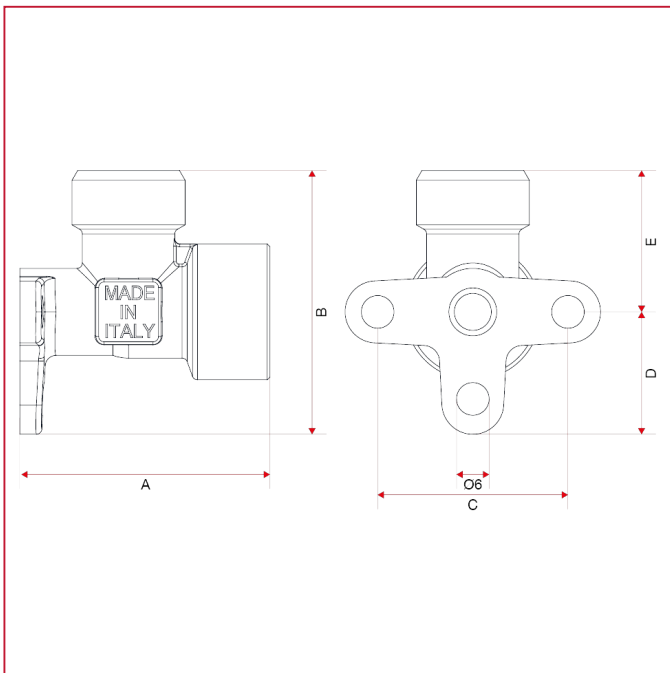

COMPRESSION FITTINGS FOR COPPER PIPE

548 Backplate female elbow

Available sizes: 1/2"x1/2", 3/4"x3/4" eurokonus

548 available sizes: 1/2"x1/2", 3/4"x3/4" eurokonus

SIZE	CODE	PACKING
1/2"	5480012012	12/252
3/4"	5480034034	8/128

CERTIFICATIONS

TECHNICAL SPECIFICATIONS

Male thread 1/2" equipped with a conical seat and inner diameter mm.16.

Male thread 3/4" eurokonus.

Maximum working pressure: 20 bar.

OVERALL DIMENSIONS

COMPRESSION FITTINGS FOR COPPER PIPE

548 available sizes: 1/2"x1/2", 3/4"x3/4" eurokonus

	1/2"	3/4"
A	46	54
B	25	31
C	35	40
D	16	19
E	26	32
Kg/cm2 bar	20	20
LBS - psi	290	290

MATERIALS

POS.	DESCRIPTION	N.	MATERIAL
1	Fitting	1	Nickel-plated brass CW617N